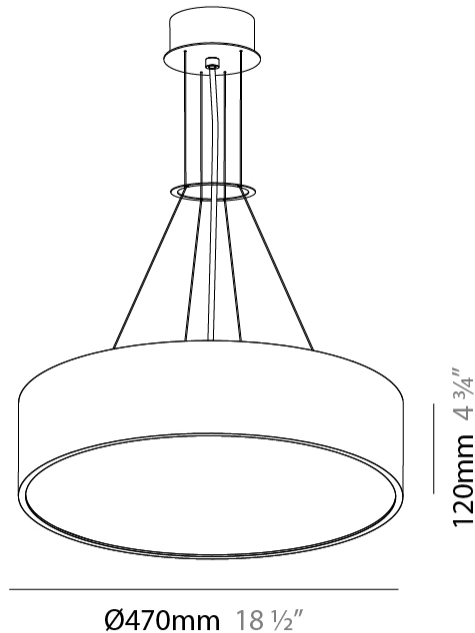

GENERAL

Series: Sign
Brand: Prolicht
Division: Architectural
Mounting Type: Suspension
Mounting Location: Ceiling
Subcategory: Pendant

PHYSICAL

Shape: Round
Diameter (mm): 470
Diameter (in): 18 1/2
Height (mm): 120
Depth (mm): 120
Height (in): 4 3/4
Depth (in): 4 3/4
Max. Overall Height (mm): 2120
Max. Overall Height (in): 83 7/16
Light Distribution: Direct / Indirect
Weight (kg): 5.456
Weight (lbs): 12.03
Diffuser: PMMA - Opal or Micro-Prism
Fixture Finish: SSR / BKV / CWI / CRY / HAB / UFT / ITA / RUA / FTG / MYG / LOD / PUS / FRO / FUP / KIA / POP / BLS / SPG / MEY / GOH / GUM / CHC / COM / ABZ / JAG / OBR / MOS / ROR
Fixture Material: Extruded Aluminum / Steel
Cable Details: 2000mm or 6000mm Transparent Cable

ELECTRICAL

Lamp Type: LED (Zhaga Standard)
Input Wattage (W): 35/18.6
Total Output Wattage (W): 30/16
Dimming: Tri-Mode (Non-Dimming and Phase Dimming (120Vac only) and 0-10V Dimming)
Driver Included: Yes
Driver Location: Integrated
Driver Type: Constant Current - Universal
Driver Class: Class 1 and Class 2
Input Voltage (V): 120 - 277
Constant Current (MA): 500/700

LED

Color Temperature (°K): 2700 / 3000 / 3500 / 4000
Max. Delivered Lumen (lm): 3680 / 3959 / 4040
CRI: >80 CRI
Efficiency (%): 0.67
Lamp Life (hrs): 50000

OPTICAL

RATINGS AND CERTIFICATIONS

Certified By: Certified for North American Standards
IP rating: IP20